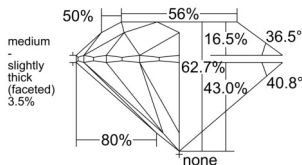

GIA®

FACSIMILE

GIA REPORT 6521199960

Verify this report at GIA.edu

GIA NATURAL DIAMOND DOSSIER®

May 17, 2025
GIA Report Number 6521199960
Shape and Cutting Style ..... Round Brilliant
Measurements ..... 4.76 - 4.79 x 2.99 mm

GRADING RESULTS

Carat Weight ..... 0.42 carat
Color Grade ..... H
Clarity Grade VVS2
Cut Grade ..... Excellent

ADDITIONAL GRADING INFORMATION

Polish ..... Excellent
Symmetry ..... Excellent
Fluorescence ..... Strong Blue
Clarity Characteristics ..... Needle, Pinpoint
Inscription(s): GIA 6521199960

PROPORTIONS

GRADING SCALES

GIA COLOR SCALE

COLORLESS	D
	E
	F
	G
	H
	I
	J
NEAR COLORLESS	K
	L
Faint	M
	N
	O
	P
Very Light	Q
	R
	S
	T
	U
	V
Light	W
	X
	Y
	Z

GIA CLARITY SCALE

FLAWLESS	INTERNAL FLAWLESS	
		FLAWLESS
VERY VERY SLIGHTLY INCLUDED	VVS₁	
	VVS₂	
VERY SLIGHTLY INCLUDED	VS₁	
	VS₂	
SLIGHTLY INCLUDED	SI₁	
	SI₂	
INCLUDED	I₁	
	I₂	
	I₃	

GIA CUT SCALE

EXCELLENT
VERY GOOD
GOOD
FAIR
POOR