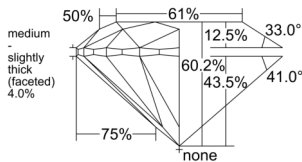

GIA®

FACSIMILE

GIA REPORT 6521130641

Verify this report at GIA.edu

GIA NATURAL DIAMOND DOSSIER®

May 13, 2025
GIA Report Number 6521130641
Shape and Cutting Style ..... Round Brilliant
Measurements ..... 5.43 - 5.45 x 3.28 mm

GRADING RESULTS

Carat Weight ..... 0.60 carat
Color Grade ..... E
Clarity Grade S11
Cut Grade ..... Excellent

ADDITIONAL GRADING INFORMATION

Polish ..... Very Good
Symmetry ..... Excellent
Fluorescence ..... None
Clarity Characteristics..... Crystal, Cloud, Knot
Inspection(s): GIA 6521130641

PROPORTIONS

Profile to actual proportions

GRADING SCALES

GIA COLOR SCALE	GIA CLARITY SCALE	GIA CUT SCALE	
D	FLAWLESS	EXCELLENT	
E	INTERNALLY FLAWLESS		
F		VVS₁	VERY GOOD
G	VVS₂		
H	VS₁	GOOD	
I	VS₂		
J	S1₁	FAIR	
K	S1₂		
L	I₁	POOR	
M	I₂		
N	I₃		
O			
P			
Q			
R			
S			
T			
U			
V			
W			
X			
Y			
Z