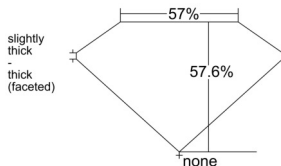

GIA®

FACSIMILE

GIA REPORT 6521099222

Verify this report at GIA.edu

GIA NATURAL DIAMOND DOSSIER®

May 08, 2025
GIA Report Number 6521099222
Shape and Cutting Style ..... Heart Brilliant
Measurements ..... 5.20 x 5.71 x 3.29 mm

GRADING RESULTS

Carat Weight ..... 0.55 carat
Color Grade ..... G
Clarity Grade VS1

ADDITIONAL GRADING INFORMATION

Polish ..... Excellent
Symmetry ..... Very Good
Fluorescence ..... None
Clarity Characteristics..... Crystal, Cloud, Feather, Pinpoint
Inscription(s): GIA 6521099222

PROPORTIONS

Profile not to actual proportions

GRADING SCALES

GIA COLOR SCALE		GIA CLARITY SCALE			
COLORLESS	D	NEAR COLORLESS	FLAWLESS		
	E		INTERNALLY FLAWLESS		
	F		VERY VERY SLIGHTLY INCLUDED	VVS₁	
	G			VVS₂	
	H			VERY SLIGHTLY INCLUDED	VS₁
	I		VS₂		
	J		SLIGHTLY INCLUDED	SI₁	
	K			SI₂	
	L			INCLUDED	I₁
	M				I₂
N	I₃				
O					
P					
Q					
R					
S					
T					
U					
V					
W					
X					
Y					
Z