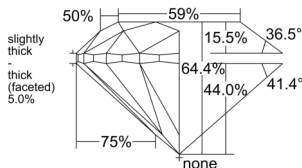

GIA®

FACSIMILE

GIA REPORT 6521070357

Verify this report at GIA.edu

GIA NATURAL DIAMOND DOSSIER®

May 06, 2025
GIA Report Number 6521070357
Shape and Cutting Style ..... Round Brilliant
Measurements ..... 4.95 - 4.99 x 3.20 mm

GRADING RESULTS

Carat Weight ..... 0.50 carat
Color Grade ..... F
Clarity Grade S11
Cut Grade ..... Very Good

ADDITIONAL GRADING INFORMATION

Polish ..... Excellent
Symmetry ..... Very Good
Fluorescence ..... Faint
Clarity Characteristics ..... Crystal, Feather
Inscription(s): GIA 6521070357

PROPORTIONS

Profile to actual proportions