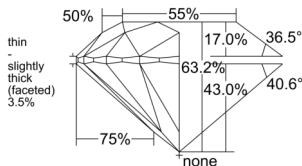

GIA®

FACSIMILE

GIA REPORT 6521010674

Verify this report at GIA.edu

GIA NATURAL DIAMOND DOSSIER®

April 30, 2025
GIA Report Number 6521010674
Shape and Cutting Style ..... Round Brilliant
Measurements ..... 5.86 - 5.90 x 3.72 mm

GRADING RESULTS

Carat Weight ..... 0.80 carat
Color Grade ..... G
Clarity Grade VVS2
Cut Grade ..... Excellent

ADDITIONAL GRADING INFORMATION

Polish ..... Excellent
Symmetry ..... Excellent
Fluorescence ..... Medium Blue
Clarity Characteristics ..... Pinpoint
Inscription(s): GIA 6521010674

PROPORTIONS

GRADING SCALES

GIA COLOR SCALE

COLORLESS	D
	E
	F
	G
	H
	I
NEAR COLORLESS	J
	K
	L
FAIN	M
	N
	O
	P
VERY LIGHT	Q
	R
	S
	T
	U
	V
LIGHT	W
	X
	Y
	Z

GIA CLARITY SCALE

FLAWLESS	VERY VERY SLIGHTLY INCLUDED	VVS₁	VVS₂	VS₁	VS₂	SI₁	SI₂	I₁	I₂	I₃	
											VERY SLIGHTLY INCLUDED
INTERNALLY FLAWLESS											

GIA CUT SCALE

EXCELLENT
VERY GOOD
GOOD
FAIR
POOR