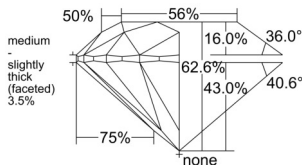

GIA®

FACSIMILE

GIA REPORT 6515981246

Verify this report at GIA.edu

GIA NATURAL DIAMOND DOSSIER®

April 26, 2025
GIA Report Number 6515981246
Shape and Cutting Style ..... Round Brilliant
Measurements ..... 4.80 - 4.83 x 3.01 mm

GRADING RESULTS

Carat Weight ..... 0.43 carat
Color Grade ..... D
Clarity Grade VS1
Cut Grade ..... Excellent

ADDITIONAL GRADING INFORMATION

Polish ..... Excellent
Symmetry ..... Excellent
Fluorescence ..... Strong Blue
Clarity Characteristics ..... Crystal, Pinpoint
Inscription(s): GIA 6515981246

PROPORTIONS

Profile to actual proportions

GRADING SCALES

GIA COLOR SCALE

COLORLESS	D
	E
	F
	G
	H
	I
	J
NEAR COLORLESS	K
	L
Faint	M
	N
	O
	P
Very Light	Q
	R
	S
	T
	U
	V
Light	W
	X
	Y
	Z

GIA CLARITY SCALE

FLAWLESS	VERY VERY SLIGHTLY INCLUDED	I₁	
			I₂
INTERNALLY FLAWLESS	VERY SLIGHTLY INCLUDED	SI₁	
			SI₂
VVS₁	VERY SLIGHTLY INCLUDED	VS₁	
			VS₂
VVS₂	VERY SLIGHTLY INCLUDED	VS₁	
			VS₂
VVS₁	VERY SLIGHTLY INCLUDED	SI₁	
			SI₂
VVS₂	VERY SLIGHTLY INCLUDED	I₁	
			I₂
VVS₁	VERY SLIGHTLY INCLUDED	I₂	
			I₃

GIA CUT SCALE

EXCELLENT	VERY GOOD	GOOD	FAIR	POOR