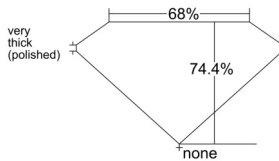

GIA®

FACSIMILE

GIA REPORT 6515971129

Verify this report at GIA.edu

GIA NATURAL DIAMOND DOSSIER®

April 24, 2025
GIA Report Number 6515971129
Shape and Cutting Style ..... Square Modified Brilliant
Measurements ..... 4.51 x 4.48 x 3.34 mm

GRADING RESULTS

Carat Weight ..... 0.60 carat
Color Grade ..... J
Clarity Grade VS1

ADDITIONAL GRADING INFORMATION

Polish ..... Excellent
Symmetry ..... Excellent
Fluorescence ..... None
Clarity Characteristics ..... Cloud, Feather
Inscription(s): GIA 6515971129

PROPORTIONS

Profile not to actual proportions

GRADING SCALES

GIA COLOR SCALE		GIA CLARITY SCALE			
COLORLESS	D	VERY VERY SLIGHTLY INCLUDED	FLAWLESS		
	E		INTERNALLY FLAWLESS		
	F	VERY SLIGHTLY INCLUDED	VS₁		
	G		VS₂		
	H		VS₁		
	NEAR COLORLESS	I	SLIGHTLY INCLUDED	VS₂	
		J		SI₁	
		FAINT	K	INCLUDED	SI₂
			L		I₁
			M		I₂
VERY LIGHT	N	INCLUDED	I₃		
	O				
	P				
	Q				
	R				
	S				
	T				
LIGHT	U				
	V				
	W				
	X				
Y					
Z