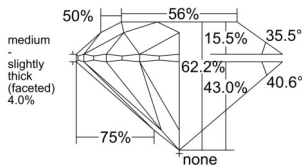

GIA®

FACSIMILE

GIA REPORT 6515963979

Verify this report at GIA.edu

GIA NATURAL DIAMOND DOSSIER®

April 24, 2025
GIA Report Number **6515963979**
Shape and Cutting Style ..... **Round Brilliant**
Measurements ..... **6.14 - 6.18 x 3.83 mm**

GRADING RESULTS

Carat Weight ..... **0.90 carat**
Color Grade ..... **I**
Clarity Grade **S12**
Cut Grade ..... **Excellent**

ADDITIONAL GRADING INFORMATION

Polish ..... **Excellent**
Symmetry ..... **Excellent**
Fluorescence ..... **None**
Clarity Characteristics..... **Crystal, Feather**
Inscription(s): **GIA 6515963979**

PROPORTIONS

Profile to actual proportions