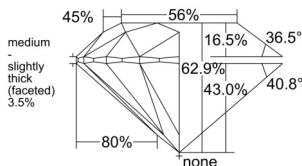

GIA®

FACSIMILE

GIA REPORT 6515705149

Verify this report at GIA.edu

GIA NATURAL DIAMOND DOSSIER®

March 24, 2025
GIA Report Number 6515705149
Shape and Cutting Style ..... Round Brilliant
Measurements ..... 5.28 - 5.31 x 3.33 mm

GRADING RESULTS

Carat Weight ..... 0.57 carat
Color Grade ..... D
Clarity Grade VS2
Cut Grade ..... Excellent

ADDITIONAL GRADING INFORMATION

Polish ..... Excellent
Symmetry ..... Excellent
Fluorescence ..... None
Clarity Characteristics ..... Crystal, Cloud
Inscription(s): GIA 6515705149

PROPORTIONS

Profile to actual proportions