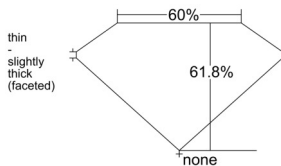

GIA®

FACSIMILE

GIA REPORT 6515565214

Verify this report at GIA.edu

GIA NATURAL DIAMOND DOSSIER®

March 05, 2025
GIA Report Number 6515565214
Shape and Cutting Style ..... Oval Brilliant
Measurements ..... 6.76 x 4.54 x 2.80 mm

GRADING RESULTS

Carat Weight ..... 0.53 carat
Color Grade ..... F
Clarity Grade I1

ADDITIONAL GRADING INFORMATION

Polish ..... Excellent
Symmetry ..... Very Good
Fluorescence ..... None
Clarity Characteristics..... Feather, Crystal, Cloud
Inscription(s): GIA 6515565214

PROPORTIONS

Profile not to actual proportions

GRADING SCALES

GIA COLOR SCALE		GIA CLARITY SCALE			
COLORLESS	D	VERY VERY SLIGHTLY INCLUDED	FLAWLESS		
	E		INTERNALLY FLAWLESS		
	F	VERY SLIGHTLY INCLUDED	VVS₁		
	G		VVS₂		
	H		VS₁		
	NEAR COLORLESS	I	SLIGHTLY INCLUDED	VS₂	
		J		SI₁	
		FAINT	K	INCLUDED	SI₂
			L		I₁
			M		I₂
VERT LIGHT	N	LIGHT	I₃		
	O				
	P				
	Q				
	R