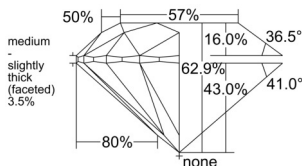

GIA®

FACSIMILE

GIA REPORT 6515538751

Verify this report at GIA.edu

GIA NATURAL DIAMOND DOSSIER®

March 03, 2025
GIA Report Number 6515538751
Shape and Cutting Style ..... Round Brilliant
Measurements ..... 5.37 - 5.41 x 3.39 mm

GRADING RESULTS

Carat Weight ..... 0.61 carat
Color Grade ..... G
Clarity Grade VVS1
Cut Grade ..... Excellent

ADDITIONAL GRADING INFORMATION

Polish ..... Excellent
Symmetry ..... Excellent
Fluorescence ..... Faint
Clarity Characteristics ..... Pinpoint, Feather
Inscription(s): GIA 6515538751

PROPORTIONS

GRADING SCALES

GIA COLOR SCALE

COLORED	D
	E
	F
	G
	H
	I
	J
NEAR COLORLESS	K
	L
	M
	N
	O
	P
	Q
	R
	S
	T
	U
	V
	W
	X
	Y
	Z

GIA CLARITY SCALE

FLAWLESS	INTERNAL FLAWLESS	
		FLAWLESS
VERY VERY SLIGHTLY INCLUDED	VVS₁	
	VVS₂	
VERY SLIGHTLY INCLUDED	VS₁	
	VS₂	
SLIGHTLY INCLUDED	SI₁	
	SI₂	
INCLUDED	I₁	
	I₂	
	I₃	

GIA CUT SCALE

EXCELLENT
VERY GOOD
GOOD
FAIR
POOR