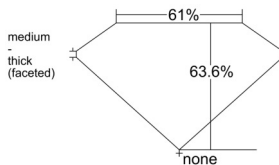

GIA®

FACSIMILE

GIA REPORT 6515499034

Verify this report at GIA.edu

GIA NATURAL DIAMOND DOSSIER®

February 25, 2025
GIA Report Number 6515499034
Shape and Cutting Style ..... Oval Brilliant
Measurements ..... 6.51 x 4.75 x 3.02 mm

GRADING RESULTS

Carat Weight ..... 0.60 carat
Color Grade ..... D
Clarity Grade VS2

ADDITIONAL GRADING INFORMATION

Polish ..... Excellent
Symmetry ..... Very Good
Fluorescence ..... None
Clarity Characteristics ..... Crystal
Inscription(s): GIA 6515499034

PROPORTIONS

Profile not to actual proportions

GRADING SCALES

GIA COLOR SCALE		GIA CLARITY SCALE			
COLORLESS	D	VERY VERY SLIGHTLY INCLUDED	FLAWLESS		
	E		INTERNALLY FLAWLESS		
	F	VERY SLIGHTLY INCLUDED	VVS₁		
	G		VVS₂		
	H		VS₁		
	NEAR COLORLESS	I	SLIGHTLY INCLUDED	VS₂	
		J		SI₁	
		FAINT	K	INCLUDED	SI₂
			L		I₁
			M		I₂
VERT LIGHT	N	LIGHT	I₃		
	O				
	P				
	Q				
	R