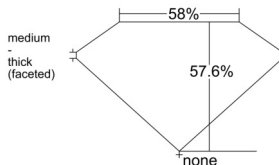

GIA®

FACSIMILE

GIA REPORT 6515414784

Verify this report at GIA.edu

GIA NATURAL DIAMOND DOSSIER®

February 13, 2025
GIA Report Number 6515414784
Shape and Cutting Style ..... Heart Brilliant
Measurements ..... 4.19 x 5.04 x 2.90 mm

GRADING RESULTS

Carat Weight ..... 0.35 carat
Color Grade ..... E
Clarity Grade VVS2

ADDITIONAL GRADING INFORMATION

Polish ..... Excellent
Symmetry ..... Excellent
Fluorescence ..... None
Clarity Characteristics ..... Feather
Inscription(s): GIA 6515414784

PROPORTIONS

Profile not to actual proportions

GRADING SCALES

GIA COLOR SCALE		GIA CLARITY SCALE			
COLORLESS	D	VERY VERY SLIGHTLY INCLUDED	FLAWLESS		
	E		INTERNALLY FLAWLESS		
	F	VERY SLIGHTLY INCLUDED	VVS₁		
	G		VVS₂		
	H		VS₁		
	NEAR COLORLESS	I	SLIGHTLY INCLUDED	VS₂	
		J		SI₁	
		FAINT	K	INCLUDED	SI₂
			L		I₁
			M		I₂
VERTICALLY LIGHT	N	INCLUDED	I₃		
	O				
	P				
	Q				
	R				
LIGHT	S				
	T				
	U				
	V				
	W				
	X				
	Y				
	Z