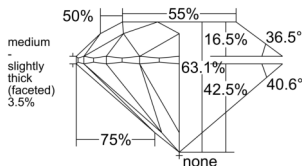

GIA®

FACSIMILE

GIA REPORT 6515328664

Verify this report at GIA.edu

GIA NATURAL DIAMOND DOSSIER®

January 30, 2025
GIA Report Number 6515328664
Shape and Cutting Style ..... Round Brilliant
Measurements ..... 5.35 - 5.36 x 3.38 mm

GRADING RESULTS

Carat Weight ..... 0.60 carat
Color Grade ..... K
Clarity Grade S11
Cut Grade ..... Excellent

ADDITIONAL GRADING INFORMATION

Polish ..... Excellent
Symmetry ..... Excellent
Fluorescence ..... Faint
Clarity Characteristics ..... Crystal
Inscription(s): GIA 6515328664

PROPORTIONS

Profile to actual proportions

GRADING SCALES

GIA COLOR SCALE

COLORLESS	D
	E
	F
	G
	H
	I
	J
NEAR COLORLESS	K
	L
FAIN	M
	N
	O
	P
VERY LIGHT	Q
	R
	S
	T
	U
	V
LIGHT	W
	X
	Y
	Z

GIA CLARITY SCALE

FLAWLESS	VERY VERY SLIGHTLY INCLUDED	VVS₁	VVS₂	VS₁	VS₂	S1₁	S1₂	I₁	I₂	I₃	
											INTERNALLY FLAWLESS

GIA CUT SCALE

EXCELLENT
VERY GOOD
GOOD
FAIR
POOR