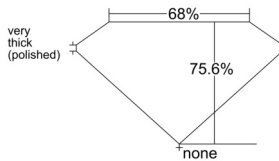

GIA®

FACSIMILE

GIA REPORT 6515147519

Verify this report at GIA.edu

GIA NATURAL DIAMOND DOSSIER®

January 07, 2025
GIA Report Number 6515147519
Shape and Cutting Style ..... Square Modified Brilliant
Measurements ..... 4.50 x 4.39 x 3.32 mm

GRADING RESULTS

Carat Weight ..... 0.58 carat
Color Grade ..... D
Clarity Grade VVS2

ADDITIONAL GRADING INFORMATION

Polish ..... Excellent
Symmetry ..... Very Good
Fluorescence ..... None
Clarity Characteristics ..... Feather, Pinpoint
Inscription(s): GIA 6515147519

PROPORTIONS

Profile not to actual proportions

GRADING SCALES

GIA COLOR SCALE		GIA CLARITY SCALE			
COLORLESS	D	VERY VERY SLIGHTLY INCLUDED	FLAWLESS		
	E		INTERNALLY FLAWLESS		
	F	VERY SLIGHTLY INCLUDED	VVS₁		
	G		VVS₂		
	H		VS₁		
	NEAR COLORLESS	I	SLIGHTLY INCLUDED	VS₂	
		J		SI₁	
		FAINT	K	INCLUDED	SI₂
			L		I₁
			M		I₂
VERT LIGHT			N	INCLUDED	I₃
			O		
			P		
	Q				
LIGHT	R				
	S				
	T				
	U				
	V				
	Z