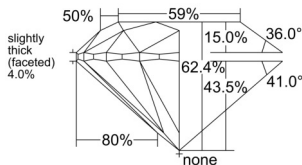

GIA®

FACSIMILE

GIA NATURAL DIAMOND DOSSIER®

April 23, 2025
GIA Report Number 6512956595
Shape and Cutting Style ..... Round Brilliant
Measurements ..... 6.15 - 6.18 x 3.85 mm

GRADING RESULTS

Carat Weight ..... 0.91 carat
Color Grade L
Clarity Grade VS2
Cut Grade ..... Excellent

ADDITIONAL GRADING INFORMATION

Polish ..... Excellent
Symmetry ..... Excellent
Fluorescence ..... None
Clarity Characteristics ..... Crystal
Inscription(s): GIA 6512956595

GIA REPORT 6512956595

Verify this report at GIA.edu

PROPORTIONS

Profile to actual proportions