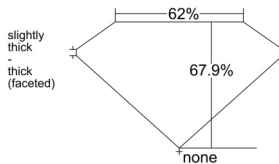

GIA®

FACSIMILE

GIA REPORT 6512939636

Verify this report at GIA.edu

GIA NATURAL DIAMOND DOSSIER®

April 21, 2025
GIA Report Number 6512939636
Shape and Cutting Style ..... Cushion Modified Brilliant
Measurements ..... 5.09 x 4.88 x 3.31 mm

GRADING RESULTS

Carat Weight ..... 0.70 carat
Color Grade ..... D
Clarity Grade VS1

ADDITIONAL GRADING INFORMATION

Polish ..... Excellent
Symmetry ..... Very Good
Fluorescence ..... None
Clarity Characteristics..... Crystal, Pinpoint, Cloud
Inscription(s): GIA 6512939636

PROPORTIONS

Profile not to actual proportions

GRADING SCALES

GIA COLOR SCALE		GIA CLARITY SCALE			
COLORLESS	D	VERY VERY SLIGHTLY INCLUDED	FLAWLESS		
	E		INTERNALLY FLAWLESS		
	F	VERY SLIGHTLY INCLUDED	VS₁		
	G		VS₂		
	H		VS₁		
	NEAR COLORLESS	I	SLIGHTLY INCLUDED	VS₂	
		J		SI₁	
		FAINT	K	INCLUDED	SI₂
			L		I₁
			M		I₂
VERT LIGHT	N	LIGHT	I₃		
	O				
	P				
	Q				
	R