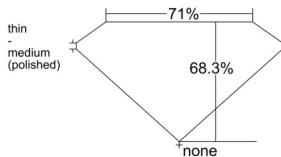

GIA®

FACSIMILE

GIA REPORT 6512910143

Verify this report at GIA.edu

GIA NATURAL DIAMOND DOSSIER®

April 21, 2025
GIA Report Number 6512910143
Shape and Cutting Style ..... Square Modified Brilliant
Measurements ..... 5.24 x 5.20 x 3.55 mm

GRADING RESULTS

Carat Weight ..... 0.77 carat
Color Grade ..... D
Clarity Grade VS1

ADDITIONAL GRADING INFORMATION

Polish ..... Excellent
Symmetry ..... Very Good
Fluorescence ..... None
Clarity Characteristics..... Crystal, Pinpoint
Inscription(s): GIA 6512910143

PROPORTIONS

Profile not to actual proportions

GRADING SCALES

GIA COLOR SCALE		GIA CLARITY SCALE			
COLORLESS	D	VERY VERY SLIGHTLY INCLUDED	FLAWLESS		
	E		INTERNALLY FLAWLESS		
	F	VERY SLIGHTLY INCLUDED	VVS₁		
	G		VVS₂		
	H		VS₁		
	NEAR COLORLESS	I	SLIGHTLY INCLUDED	VS₂	
		J		SI₁	
		FAINT	K	INCLUDED	SI₂
			L		I₁
			M		I₂
VERY LIGHT			N	INCLUDED	I₃
			O		
			P		
	Q				
LIGHT	R				
	S				
	T				
	U				
	V				
	Z