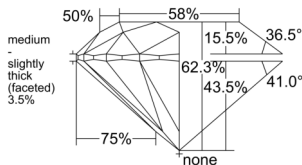

GIA®

FACSIMILE

GIA REPORT 6512888576

Verify this report at GIA.edu

GIA NATURAL DIAMOND DOSSIER®

April 16, 2025
GIA Report Number 6512888576
Shape and Cutting Style ..... Round Brilliant
Measurements ..... 4.67 - 4.71 x 2.93 mm

GRADING RESULTS

Carat Weight ..... 0.40 carat
Color Grade ..... D
Clarity Grade VVS1
Cut Grade ..... Excellent

ADDITIONAL GRADING INFORMATION

Polish ..... Very Good
Symmetry ..... Excellent
Fluorescence ..... None
Clarity Characteristics ..... Pinpoint
Inscription(s): GIA 6512888576

PROPORTIONS

GRADING SCALES

GIA COLOR SCALE

COLORLESS	D
	E
	F
	G
	H
	I
	J
NEAR COLORLESS	K
	L
Faint	M
	N
	O
	P
Very Light	Q
	R
	S
	T
	U
	V
Light	W
	X
	Y
	Z

GIA CLARITY SCALE

FLAWLESS	INTERNAL FLAWLESS	EXCELLENT	
VERY VERY SLIGHTLY INCLUDED	VVS₁	VERY GOOD	
	VVS₂		
VERY SLIGHTLY INCLUDED	VS₁	GOOD	
	VS₂		
SLIGHTLY INCLUDED	SI₁	FAIR	
	SI₂		
INCLUDED	I₁	POOR	
	I₂		
	I₃