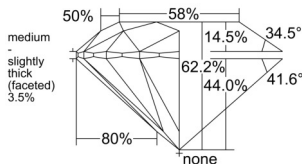

GIA®

FACSIMILE

GIA REPORT 6512883764

Verify this report at GIA.edu

GIA NATURAL DIAMOND DOSSIER®

April 16, 2025
GIA Report Number 6512883764
Shape and Cutting Style ..... Round Brilliant
Measurements ..... 5.07 - 5.10 x 3.16 mm

GRADING RESULTS

Carat Weight ..... 0.50 carat
Color Grade ..... E
Clarity Grade VS2
Cut Grade ..... Excellent

ADDITIONAL GRADING INFORMATION

Polish ..... Excellent
Symmetry ..... Excellent
Fluorescence ..... Medium Yellow
Clarity Characteristics ..... Crystal
Inscription(s): GIA 6512883764

PROPORTIONS

Profile to actual proportions

GRADING SCALES

GIA COLOR SCALE

COLOREST	D
	E
	F
	G
	H
	I
	J
NEAR COLOREST	K
	L
	M
	N
	O
	P
	Q
	R
	S
	T
	U
	V
	W
	X
	Y
	Z

GIA CLARITY SCALE

VERY VERY SLIGHTLY INCLUDED	FLAWLESS
	INTERNALLY FLAWLESS
VERY SLIGHTLY INCLUDED	VVS₁
	VVS₂
SLIGHTLY INCLUDED	VS₁
	VS₂
INCLUDED	SI₁
	SI₂
	I₁
	I₂
	I₃

GIA CUT SCALE

EXCELLENT
VERY GOOD
GOOD
FAIR
POOR