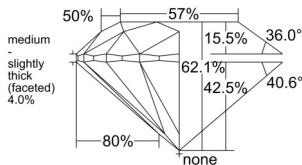

GIA®

FACSIMILE

GIA REPORT 6512871195

Verify this report at GIA.edu

GIA NATURAL DIAMOND DOSSIER®

April 14, 2025
GIA Report Number 6512871195
Shape and Cutting Style ..... Round Brilliant
Measurements ..... 5.37 - 5.40 x 3.35 mm

GRADING RESULTS

Carat Weight ..... 0.60 carat
Color Grade ..... G
Clarity Grade VVS1
Cut Grade ..... Excellent

ADDITIONAL GRADING INFORMATION

Polish ..... Excellent
Symmetry ..... Excellent
Fluorescence ..... Faint
Clarity Characteristics ..... Pinpoint, Feather
Inscription(s): GIA 6512871195

PROPORTIONS

Profile to actual proportions

GRADING SCALES

GIA COLOR SCALE

COLOREDNESS	D
	E
	F
	G
	H
	I
	J
NEAR COLORLESS	K
	L
Faint	M
	N
	O
	P
	Q
	R
	S
	T
	U
	V
	W
	X
	Y
LIGHT	Z

GIA CLARITY SCALE

FLAWLESS	INTERNAL FLAWLESS	
		EXCELLENT
VERY VERY SLIGHTLY INCLUDED	VVS₁	
	VVS₂	
VERY SLIGHTLY INCLUDED	VS₁	
	VS₂	
SLIGHTLY INCLUDED	SI₁	
	SI₂	
INCLUDED	I₁	
	I₂	
	I₃	
POOR		

GIA CUT SCALE

EXCELLENT
VERY GOOD
GOOD
FAIR
POOR