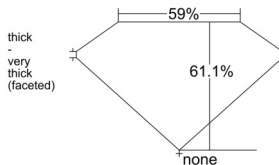

GIA®

FACSIMILE

GIA REPORT 6512837416

Verify this report at GIA.edu

GIA NATURAL DIAMOND DOSSIER®

April 09, 2025
GIA Report Number 6512837416
Shape and Cutting Style ..... Heart Brilliant
Measurements ..... 5.27 x 6.15 x 3.76 mm

GRADING RESULTS

Carat Weight ..... 0.70 carat
Color Grade ..... G
Clarity Grade ..... Internally Flawless

ADDITIONAL GRADING INFORMATION

Polish ..... Excellent
Symmetry ..... Very Good
Fluorescence ..... Faint
Clarity Characteristics..... Minor Details of Polish
Inscription(s): GIA 6512837416

PROPORTIONS

Profile not to actual proportions

GRADING SCALES

GIA COLOR SCALE		GIA CLARITY SCALE			
COLORLESS	D	VERY VERY SLIGHTLY INCLUDED	FLAWLESS		
	E		INTERNALLY FLAWLESS		
	F	VERY SLIGHTLY INCLUDED	VVS₁		
	G		VVS₂		
	H		VS₁		
	NEAR COLORLESS	I	SLIGHTLY INCLUDED	VS₂	
		J		SI₁	
		FAINT	K	INCLUDED	SI₂
			L		I₁
			M		I₂
VERT LIGHT	N	INCLUDED	I₃		
	O				
	P				
	Q				
	R				
LIGHT	S				
	T				
	U				
	V				
	W				
X					
Y					
Z