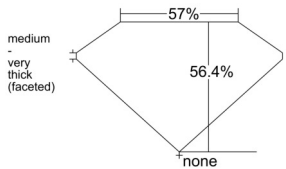

GIA®

FACSIMILE

GIA REPORT 6512784939

Verify this report at GIA.edu

GIA NATURAL DIAMOND DOSSIER®

April 02, 2025
GIA Report Number 6512784939
Shape and Cutting Style ..... Heart Brilliant
Measurements ..... 5.40 x 6.30 x 3.55 mm

GRADING RESULTS

Carat Weight ..... 0.70 carat
Color Grade ..... G
Clarity Grade ..... Internally Flawless

ADDITIONAL GRADING INFORMATION

Polish ..... Excellent
Symmetry ..... Excellent
Fluorescence ..... None
Clarity Characteristics..... Minor Details of Polish
Inscription(s): GIA 6512784939

PROPORTIONS

Profile not to actual proportions

GRADING SCALES

GIA COLOR SCALE		GIA CLARITY SCALE			
COLORLESS	D	VERY VERY SLIGHTLY INCLUDED	FLAWLESS		
	E		INTERNALLY FLAWLESS		
	F	VERY SLIGHTLY INCLUDED	VVS₁		
	G		VVS₂		
	H		VS₁		
	NEAR COLORLESS	I	VERY SLIGHTLY INCLUDED	VS₂	
		J		SI₁	
		FAINT	K	SLIGHTLY INCLUDED	SI₂
			L		I₁
			M		I₂
VERT LIGHT	N	INCLUDED	I₃		
	O				
	P				
	Q				
	R				
LIGHT	S				
	T				
	U				
	V				
	W				
	X				
	Y				
	Z