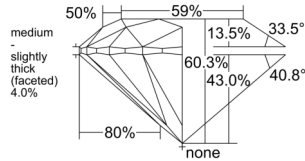

GIA®

FACSIMILE

GIA REPORT

*****54244

Verify this report at GIA.edu

GIA NATURAL DIAMOND DOSSIER®

March 29, 2025
GIA Report Number *****54244
Shape and Cutting Style ..... Round Brilliant
Measurements ..... 5.34 - 5.36 x 3.23 mm

GRADING RESULTS

Carat Weight ..... 0.56 carat
Color Grade ..... D
Clarity Grade VS1
Cut Grade ..... Excellent

ADDITIONAL GRADING INFORMATION

Polish ..... Excellent
Symmetry ..... Excellent
Fluorescence ..... None
Clarity Characteristics ..... Cloud, Feather, Pinpoint
Inscription(s): GIA *****54244

PROPORTIONS

Profile to actual proportions

GRADING SCALES

GIA COLOR SCALE	GIA CLARITY SCALE	GIA CUT SCALE	
D	FLAWLESS	EXCELLENT	
E	INTERNALLY FLAWLESS		
F		VVS₁	VERY GOOD
G	VVS₂		
H	VS₁	GOOD	
I	VS₂		
J	SI₁	FAIR	
K	SI₂		
L	I₁	POOR	
M	I₂		
N	I₃		
O			
P			
Q			
R			
S			
T			
U			
V			
W			
X			
Y			
Z