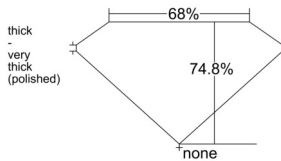

GIA®

FACSIMILE

GIA REPORT 6512592591

Verify this report at GIA.edu

GIA NATURAL DIAMOND DOSSIER®

March 10, 2025
GIA Report Number 6512592591
Shape and Cutting Style ..... Square Modified Brilliant
Measurements ..... 4.42 x 4.37 x 3.27 mm

GRADING RESULTS

Carat Weight ..... 0.56 carat
Color Grade ..... K
Clarity Grade VVS2

ADDITIONAL GRADING INFORMATION

Polish ..... Excellent
Symmetry ..... Excellent
Fluorescence ..... Faint
Clarity Characteristics ..... Cloud, Pinpoint
Inscription(s): GIA 6512592591

PROPORTIONS

Profile not to actual proportions

GRADING SCALES

GIA COLOR SCALE		GIA CLARITY SCALE			
COLORLESS	D	VERY VERY SLIGHTLY INCLUDED	FLAWLESS		
	E		INTERNALLY FLAWLESS		
	F	VERY SLIGHTLY INCLUDED	VVS₁		
	G		VVS₂		
	H		VS₁		
	NEAR COLORLESS	I	SLIGHTLY INCLUDED	VS₂	
		J		SI₁	
		FAINT	K	INCLUDED	SI₂
			L		I₁
			M		I₂
VERY LIGHT			N	INCLUDED	I₃
	O				
	P				
	Q				
LIGHT	R				
	S				
	T				
	U				
	V				
	Z