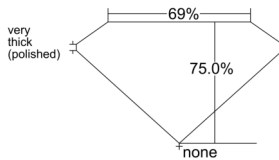

GIA®

FACSIMILE

GIA REPORT 6512592136

Verify this report at GIA.edu

GIA NATURAL DIAMOND DOSSIER®

March 07, 2025
GIA Report Number 6512592136
Shape and Cutting Style ..... Square Modified Brilliant
Measurements ..... 4.72 x 4.57 x 3.43 mm

GRADING RESULTS

Carat Weight ..... 0.65 carat
Color Grade ..... K
Clarity Grade VS2

ADDITIONAL GRADING INFORMATION

Polish ..... Excellent
Symmetry ..... Very Good
Fluorescence ..... None
Clarity Characteristics ..... Crystal
Inscription(s): GIA 6512592136

PROPORTIONS

Profile not to actual proportions

GRADING SCALES

GIA COLOR SCALE		GIA CLARITY SCALE			
COLORLESS	D	VERY VERY SLIGHTLY INCLUDED	FLAWLESS		
	E		INTERNALLY FLAWLESS		
	F		VVS₁		
	NEAR COLORLESS	G	VERY SLIGHTLY INCLUDED	VVS₂	
		H		VS₁	
		FAINT	I	SLIGHTLY INCLUDED	VS₂
			J		SI₁
			K		SI₂
	LIGHT	L	INCLUDED	I₁	
		M		I₂	
N		I₃			
O					
P					
Q					
R					
S