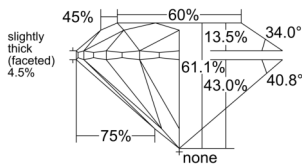

GIA®

FACSIMILE

GIA REPORT 6512467815

Verify this report at GIA.edu

GIA NATURAL DIAMOND DOSSIER®

February 19, 2025
GIA Report Number 6512467815
Shape and Cutting Style ..... Round Brilliant
Measurements ..... 4.89 - 4.92 x 3.00 mm

GRADING RESULTS

Carat Weight ..... 0.45 carat
Color Grade ..... G
Clarity Grade S11
Cut Grade ..... Excellent

ADDITIONAL GRADING INFORMATION

Polish ..... Excellent
Symmetry ..... Excellent
Fluorescence ..... None
Clarity Characteristics..... Crystal, Feather, Cloud
Inscription(s): GIA 6512467815

PROPORTIONS

Profile to actual proportions