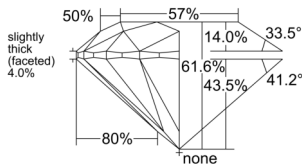

GIA®

FACSIMILE

GIA REPORT 6512399423

Verify this report at GIA.edu

GIA NATURAL DIAMOND DOSSIER®

February 11, 2025
GIA Report Number 6512399423
Shape and Cutting Style ..... Round Brilliant
Measurements ..... 5.41 - 5.43 x 3.34 mm

GRADING RESULTS

Carat Weight ..... 0.60 carat
Color Grade ..... H
Clarity Grade S11
Cut Grade ..... Excellent

ADDITIONAL GRADING INFORMATION

Polish ..... Excellent
Symmetry ..... Excellent
Fluorescence ..... Medium Blue
Clarity Characteristics ..... Feather
Inscription(s): GIA 6512399423

PROPORTIONS

Profile to actual proportions