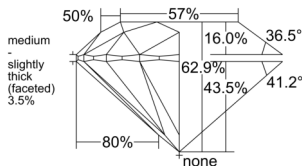

GIA®

FACSIMILE

GIA REPORT 6512314632

Verify this report at GIA.edu

GIA NATURAL DIAMOND DOSSIER®

January 30, 2025
GIA Report Number 6512314632
Shape and Cutting Style ..... Round Brilliant
Measurements ..... 5.26 - 5.30 x 3.32 mm

GRADING RESULTS

Carat Weight ..... 0.57 carat
Color Grade ..... F
Clarity Grade S11
Cut Grade ..... Excellent

ADDITIONAL GRADING INFORMATION

Polish ..... Excellent
Symmetry ..... Excellent
Fluorescence ..... None
Clarity Characteristics ..... Crystal, Feather
Inscription(s): GIA 6512314632

PROPORTIONS

Profile to actual proportions

GRADING SCALES

GIA COLOR SCALE

COLORLESS	D
	E
	F
	G
	H
	I
	J
NEAR COLORLESS	K
	L
Faint	M
	N
	O
	P
Very Light	Q
	R
	S
	T
	U
	V
	W
	X
	Y
Light	Z

GIA CLARITY SCALE

FLAWLESS	VERY VERY SLIGHTLY INCLUDED	VVS₁	VVS₂	VS₁	VS₂	S1₁	S1₂	I₁	I₂	I₃	
											INTERNAL FLAWLESS

GIA CUT SCALE

EXCELLENT
VERY GOOD
GOOD
FAIR
POOR