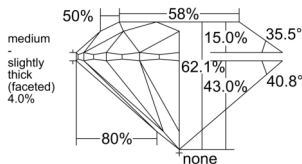

GIA®

FACSIMILE

GIA REPORT 6511735711

Verify this report at GIA.edu

GIA NATURAL DIAMOND DOSSIER®

March 28, 2025
GIA Report Number 6511735711
Shape and Cutting Style ..... Round Brilliant
Measurements ..... 5.38 - 5.43 x 3.36 mm

GRADING RESULTS

Carat Weight ..... 0.60 carat
Color Grade ..... F
Clarity Grade VVS2
Cut Grade ..... Excellent

ADDITIONAL GRADING INFORMATION

Polish ..... Excellent
Symmetry ..... Excellent
Fluorescence ..... Medium Blue
Clarity Characteristics ..... Pinpoint
Inscription(s): GIA 6511735711

PROPORTIONS

Profile to actual proportions

GRADING SCALES

GIA COLOR SCALE

COLORLESS	D
	E
	F
	G
	H
	I
	J
NEAR COLORLESS	K
	L
Faint	M
	N
	O
	P
	Q
	R
	S
	T
	U
	V
	W
	X
	Y
Light	Z

GIA CLARITY SCALE

FLAWLESS	INTERNAL FLAWLESS	
		FLAWLESS
VERY VERY SLIGHTLY INCLUDED	VVS₁	
	VVS₂	
VERY SLIGHTLY INCLUDED	VS₁	
	VS₂	
SLIGHTLY INCLUDED	SI₁	
	SI₂	
INCLUDED	I₁	
	I₂	
	I₃	

GIA CUT SCALE

EXCELLENT
VERY GOOD
GOOD
FAIR
POOR