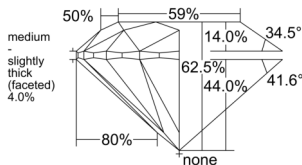

GIA®

FACSIMILE

GIA NATURAL DIAMOND DOSSIER®

February 24, 2025

GIA Report Number 6511491064

Shape and Cutting Style ..... Round Brilliant

Measurements ..... 5.38 - 5.42 x 3.37 mm

GRADING RESULTS

Carat Weight ..... 0.61 carat

Color Grade ..... G

Clarity Grade VVS1

Cut Grade ..... Excellent

ADDITIONAL GRADING INFORMATION

Polish ..... Excellent

Symmetry ..... Excellent

Fluorescence ..... Strong Blue

Clarity Characteristics ..... Pinpoint, Internal Graining

Inspection(s): GIA 6511491064

GIA REPORT 6511491064

Verify this report at GIA.edu

PROPORTIONS

Profile to actual proportions