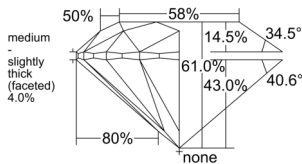

GIA®

FACSIMILE

GIA REPORT 6511479434

Verify this report at GIA.edu

GIA NATURAL DIAMOND DOSSIER®

February 21, 2025
GIA Report Number 6511479434
Shape and Cutting Style ..... Round Brilliant
Measurements ..... 5.56 - 5.60 x 3.40 mm

GRADING RESULTS

Carat Weight ..... 0.65 carat
Color Grade ..... D
Clarity Grade ..... Internally Flawless
Cut Grade ..... Excellent

ADDITIONAL GRADING INFORMATION

Polish ..... Excellent
Symmetry ..... Excellent
Fluorescence ..... Medium Blue
Clarity Characteristics ..... Minor Details of Polish
Inscription(s): GIA 6511479434

PROPORTIONS

Profile to actual proportions

GRADING SCALES

GIA COLOR SCALE

COLOURESS	D
	E
	F
	G
	H
	I
	J
NEAR COLOURESS	K
	L
FAIN	M
	N
	O
	P
VERY LIGHT	Q
	R
	S
	T
	U
	V
	W
	X
	Y
LIGHT	Z

GIA CLARITY SCALE

VERY VERY SLIGHTLY INCLUDED	FLAWLESS
	INTERNALLY FLAWLESS
VERY SLIGHTLY INCLUDED	VVS₁
	VVS₂
SLIGHTLY INCLUDED	VS₁
	VS₂
INCLUDED	SI₁
	SI₂
	I₁
	I₂
	I₃

GIA CUT SCALE

EXCELLENT
VERY GOOD
GOOD
FAIR
POOR