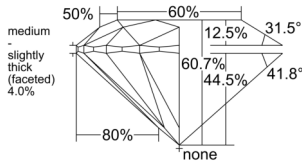

GIA®

FACSIMILE

GIA REPORT 6511405917

Verify this report at GIA.edu

GIA NATURAL DIAMOND DOSSIER®

February 12, 2025
GIA Report Number 6511405917
Shape and Cutting Style ..... Round Brilliant
Measurements ..... 5.15 - 5.18 x 3.14 mm

GRADING RESULTS

Carat Weight ..... 0.51 carat
Color Grade ..... G
Clarity Grade S11
Cut Grade ..... Excellent

ADDITIONAL GRADING INFORMATION

Polish ..... Excellent
Symmetry ..... Excellent
Fluorescence ..... None
Clarity Characteristics..... Crystal, Cloud, Feather
Inscription(s): GIA 6511405917

PROPORTIONS

Profile to actual proportions