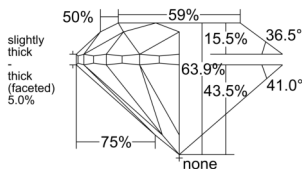

GIA®

FACSIMILE

GIA REPORT 6511342439

Verify this report at GIA.edu

GIA NATURAL DIAMOND DOSSIER®

February 03, 2025
GIA Report Number 6511342439
Shape and Cutting Style ..... Round Brilliant
Measurements ..... 4.83 - 4.85 x 3.09 mm

GRADING RESULTS

Carat Weight ..... 0.46 carat
Color Grade ..... D
Clarity Grade VS1
Cut Grade ..... Very Good

ADDITIONAL GRADING INFORMATION

Polish ..... Excellent
Symmetry ..... Excellent
Fluorescence ..... None
Clarity Characteristics..... Cloud, Feather, Needle, Pinpoint
Inscription(s): GIA 6511342439

PROPORTIONS

Profile to actual proportions

GRADING SCALES

GIA COLOR SCALE

COLORLESS	D
	E
	F
	G
	H
	I
	J
NEAR COLORLESS	K
	L
Faint	M
	N
	O
	P
Very Light	Q
	R
	S
	T
	U
	V
Light	W
	X
	Y
	Z

GIA CLARITY SCALE

FLAWLESS	VERY VERY SLIGHTLY INCLUDED	VS₁	VS₂	SL₁	SL₂	I₁	I₂	I₃			
									VERY SLIGHTLY INCLUDED	SLIGHTLY INCLUDED	INCLUDED

GIA CUT SCALE

EXCELLENT
VERY GOOD
GOOD
FAIR
POOR