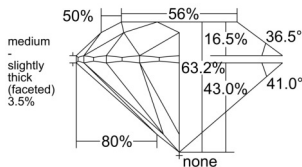

GIA®

FACSIMILE

GIA REPORT 6511297403

Verify this report at GIA.edu

GIA NATURAL DIAMOND DOSSIER®

January 28, 2025
GIA Report Number 6511297403
Shape and Cutting Style ..... Round Brilliant
Measurements ..... 4.84 - 4.88 x 3.08 mm

GRADING RESULTS

Carat Weight ..... 0.45 carat
Color Grade ..... F
Clarity Grade VS2
Cut Grade ..... Excellent

ADDITIONAL GRADING INFORMATION

Polish ..... Excellent
Symmetry ..... Excellent
Fluorescence ..... Medium Blue
Clarity Characteristics ..... Cloud
Inscription(s): GIA 6511297403

PROPORTIONS

GRADING SCALES

GIA COLOR SCALE	GIA CLARITY SCALE	GIA CUT SCALE	
D	FLAWLESS	EXCELLENT	
E	INTERNALLY FLAWLESS		
F		VVS₁	VERY GOOD
G	VVS₂		
H	VS₁	GOOD	
I	VS₂		
J	SI₁	FAIR	
K	SI₂		
L	I₁	POOR	
M	I₂		
N	I₃		
O			
P			
Q			
R			
S			
T			
U			
V			
W			
X			
Y			
Z