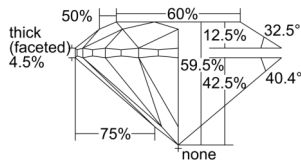

GIA®

FACSIMILE

GIA REPORT 6505162638

Verify this report at GIA.edu

GIA NATURAL DIAMOND DOSSIER®

August 19, 2024
GIA Report Number 6505162638
Shape and Cutting Style ..... Round Brilliant
Measurements ..... 5.10 - 5.12 x 3.04 mm

GRADING RESULTS

Carat Weight ..... 0.50 carat
Color Grade ..... H
Clarity Grade S11
Cut Grade ..... Very Good

ADDITIONAL GRADING INFORMATION

Polish ..... Very Good
Symmetry ..... Very Good
Fluorescence ..... Medium Blue
Clarity Characteristics ..... Crystal
Inscription(s): GIA 6505162638

PROPORTIONS

Profile to actual proportions

GRADING SCALES

GIA COLOR SCALE	GIA CLARITY SCALE	GIA CUT SCALE	
D	FLAWLESS	EXCELLENT	
E	INTERNALLY FLAWLESS		
F		VVS₁	VERY GOOD
G	VVS₂		
H	VS₁	GOOD	
I	VS₂		
J	S1₁	FAIR	
K	S1₂		
L	I₁	POOR	
M	I₂		
N	I₃		
O			
P			
Q			
R			
S			
T			
U			
V			
W			
X			
Y			
Z