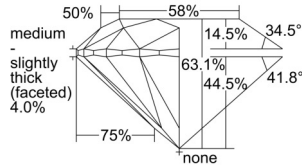

GIA®

FACSIMILE

GIA REPORT 6505158962

Verify this report at GIA.edu

GIA NATURAL DIAMOND DOSSIER®

August 19, 2024
GIA Report Number 6505158962
Shape and Cutting Style ..... Round Brilliant
Measurements ..... 5.35 - 5.39 x 3.39 mm

GRADING RESULTS

Carat Weight ..... 0.60 carat
Color Grade ..... H
Clarity Grade VS1
Cut Grade ..... Excellent

ADDITIONAL GRADING INFORMATION

Polish ..... Excellent
Symmetry ..... Excellent
Fluorescence ..... Medium Blue
Clarity Characteristics..... Crystal, Feather, Pinpoint
Inspection(s): GIA 6505158962

PROPORTIONS

Profile to actual proportions

GRADING SCALES

GIA COLOR SCALE	GIA CLARITY SCALE	GIA CUT SCALE	
D	FLAWLESS	EXCELLENT	
E	INTERNALLY FLAWLESS		
F		VVS₁	VERY GOOD
G	VVS₂		
H	VS₁	GOOD	
I	VS₂		
J	SI₁	FAIR	
K	SI₂		
L	I₁	POOR	
M	I₂		
N	I₃		
O			
P			
Q			
R			
S			
T			
U			
V			
W			
X			
Y			
Z