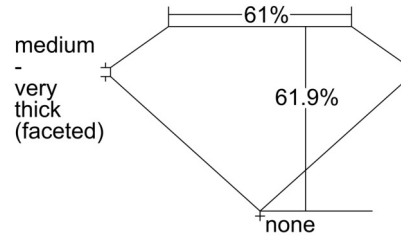

GIA NATURAL DIAMOND GRADING REPORT

November 14, 2024
 GIA Report Number *****53542
 Shape and Cutting Style Heart Brilliant
 Measurements 8.35 x 9.93 x 6.14 mm

GRADING RESULTS

Carat Weight 3.01 carat
 Color Grade D
 Clarity Grade SI1

ADDITIONAL GRADING INFORMATION

Polish Excellent
 Symmetry Excellent
 Fluorescence None
 Inscription(s): GIA *****53542
 Comments: Pinpoints are not shown.

PROPORTIONS

Profile not to actual proportions

CLARITY CHARACTERISTICS

KEY TO SYMBOLS*

- Crystal
- ~ Feather
- ▲ Indented Natural
- △ Natural

* Red symbols denote internal characteristics (inclusions). Green or black symbols denote external characteristics (blemishes). Diagram is an approximate representation of the diamond, and symbols shown indicate type, position, and approximate size of clarity characteristics. All clarity characteristics may not be shown. Details of finish are not shown.