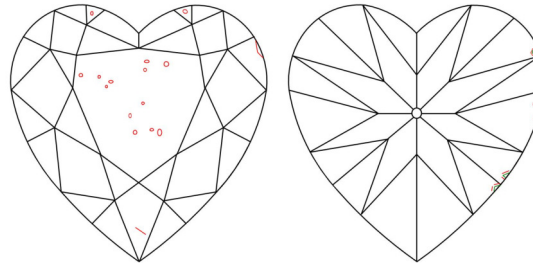

GIA NATURAL DIAMOND GRADING REPORT

November 14, 2024
 GIA Report Number *****53542
 Shape and Cutting Style Heart Brilliant
 Measurements 8.35 x 9.93 x 6.14 mm

GRADING RESULTS

Carat Weight 3.01 carat
 Color Grade D
 Clarity Grade SI1

ADDITIONAL GRADING INFORMATION

Polish Excellent
 Symmetry Excellent
 Fluorescence None
 Inscription(s): GIA *****53542
 Comments: Pinpoints are not shown.

PROPORTIONS

Profile not to actual proportions

CLARITY CHARACTERISTICS

KEY TO SYMBOLS*

- Crystal
- ~ Feather
- ▲ Indented Natural
- △ Natural

* Red symbols denote internal characteristics (inclusions). Green or black symbols denote external characteristics (blemishes). Diagram is an approximate representation of the diamond, and symbols shown indicate type, position, and approximate size of clarity characteristics. All clarity characteristics may not be shown. Details of finish are not shown.