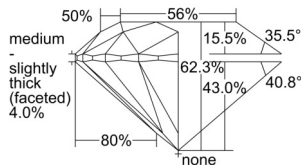

GIA®

FACSIMILE

GIA REPORT 6502733429

Verify this report at GIA.edu

GIA NATURAL DIAMOND DOSSIER®

October 23, 2024
GIA Report Number 6502733429
Shape and Cutting Style ..... Round Brilliant
Measurements ..... 4.88 - 4.90 x 3.04 mm

GRADING RESULTS

Carat Weight ..... 0.45 carat
Color Grade ..... H
Clarity Grade VVS1
Cut Grade ..... Excellent

ADDITIONAL GRADING INFORMATION

Polish ..... Excellent
Symmetry ..... Excellent
Fluorescence ..... None
Clarity Characteristics..... Pinpoint, Indented Natural
Inscription(s): GIA 6502733429

PROPORTIONS

Profile to actual proportions

GRADING SCALES

GIA COLOR SCALE	GIA CLARITY SCALE	GIA CUT SCALE	
D	FLAWLESS	EXCELLENT	
E	INTERNALLY FLAWLESS		
F		VVS₁	VERY GOOD
G	VVS₂		
H	VS₁	GOOD	
I	VS₂		
J	SI₁	FAIR	
K	SI₂		
L	I₁	POOR	
M			
N			
O	I₂		
P			
Q			
R	I₃		
S			
T			
U			
V			
W			
X			
Y			
Z