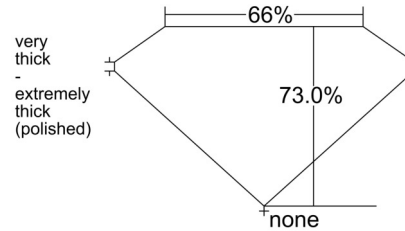

GIA NATURAL DIAMOND GRADING REPORT

March 10, 2026

GIA Report Number 6501891548

Shape and Cutting Style Square Emerald Cut

Measurements 7.57 x 7.48 x 5.46 mm

GRADING RESULTS

Carat Weight 3.01 carat

Color Grade N

Profile not to actual proportions

CLARITY CHARACTERISTICS

KEY TO SYMBOLS*

- ^ Indented Natural
- ^ Natural

* Red symbols denote internal characteristics (inclusions). Green or black symbols denote external characteristics (blemishes). Diagram is an approximate representation of the diamond, and symbols shown indicate type, position, and approximate size of clarity characteristics. All clarity characteristics may not be shown. Details of finish are not shown.