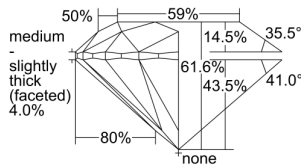

GIA®

FACSIMILE

GIA REPORT 6495372582

Verify this report at GIA.edu

GIA NATURAL DIAMOND DOSSIER®

May 28, 2024
GIA Report Number **6495372582**
Shape and Cutting Style ..... **Round Brilliant**
Measurements ..... **4.38 - 4.39 x 2.70 mm**

GRADING RESULTS

Carat Weight ..... **0.32 carat**
Color Grade ..... **F**
Clarity Grade **VS2**
Cut Grade ..... **Excellent**

ADDITIONAL GRADING INFORMATION

Polish ..... **Excellent**
Symmetry ..... **Excellent**
Fluorescence ..... **Medium Yellow**
Clarity Characteristics..... **Cloud, Crystal**
Inscription(s): GIA 6495372582

PROPORTIONS

Profile to actual proportions

GRADING SCALES

GIA COLOR SCALE	GIA CLARITY SCALE	GIA CUT SCALE	
D	FLAWLESS	EXCELLENT	
E	INTERNALLY FLAWLESS		
F		VVS₁	VERY GOOD
G	VVS₂		
H	VS₁	GOOD	
I	VS₂		
J	SI₁	FAIR	
K	SI₂		
L	I₁	POOR	
M	I₂		
N	I₃		
O			
P			
Q			
R			
S			
T			
U			
V			
W			
X			
Y			
Z