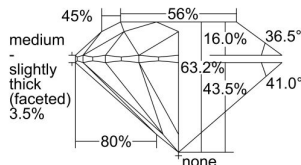

GIA®

FACSIMILE

GIA REPORT 6472512881

Verify this report at GIA.edu

GIA NATURAL DIAMOND DOSSIER®

September 06, 2023
GIA Report Number **6472512881**
Shape and Cutting Style ..... **Round Brilliant**
Measurements ..... **5.34 - 5.38 x 3.39 mm**

GRADING RESULTS

Carat Weight ..... **0.60 carat**
Color Grade ..... **H**
Clarity Grade **VS1**
Cut Grade ..... **Excellent**

ADDITIONAL GRADING INFORMATION

Polish ..... **Excellent**
Symmetry ..... **Excellent**
Fluorescence ..... **Medium Blue**
Clarity Characteristics ..... **Crystal, Indented Natural**
Inscription(s): **GIA 6472512881**

PROPORTIONS

Profile to actual proportions

GRADING SCALES

GIA COLOR SCALE

COLORLESS	D
	E
	F
	G
	H
	I
	J
NEAR COLORLESS	K
	L
Faint	M
	N
	O
	P
Very Light	Q
	R
	S
	T
	U
	V
	W
	X
	Y
Light	Z

GIA CLARITY SCALE

FLAWLESS	INTERNAL FLAWLESS	
		FLAWLESS
VERY VERY SLIGHTLY INCLUDED	VERY SLIGHTLY INCLUDED	
		VVS₁
VVS₂	VS₁	
VS₂	SI₁	
	SI₂	
INCLUDED	I₁	
	I₂	
	I₃	

GIA CUT SCALE

EXCELLENT
VERY GOOD
GOOD
FAIR
POOR