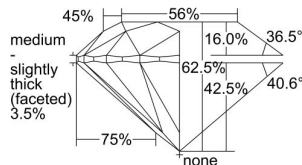

GIA®

FACSIMILE

GIA REPORT

6445684168

Verify this report at GIA.edu

GIA NATURAL DIAMOND DOSSIER®

September 26, 2022
GIA Report Number **6445684168**
Shape and Cutting Style ..... **Round Brilliant**
Measurements ..... **4.80 - 4.81 x 3.00 mm**

GRADING RESULTS

Carat Weight ..... **0.43 carat**
Color Grade ..... **I**
Clarity Grade **S11**
Cut Grade ..... **Excellent**

ADDITIONAL GRADING INFORMATION

Polish ..... **Excellent**
Symmetry ..... **Excellent**
Fluorescence ..... **None**
Clarity Characteristics ..... **Cloud, Crystal**
Inscription(s): **GIA 6445684168**

PROPORTIONS

Profile to actual proportions