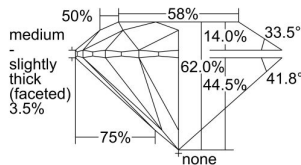

GIA®

FACSIMILE

GIA REPORT 6445682970

Verify this report at GIA.edu

GIA NATURAL DIAMOND DOSSIER®

September 26, 2022
GIA Report Number **6445682970**
Shape and Cutting Style ..... **Round Brilliant**
Measurements ..... **5.22 - 5.26 x 3.25 mm**

GRADING RESULTS

Carat Weight ..... **0.54 carat**
Color Grade ..... **J**
Clarity Grade **I1**
Cut Grade ..... **Excellent**

ADDITIONAL GRADING INFORMATION

Polish ..... **Excellent**
Symmetry ..... **Excellent**
Fluorescence ..... **None**
Clarity Characteristics ..... **Cloud**
Inscription(s): **GIA 6445682970**

PROPORTIONS

Profile to actual proportions

GRADING SCALES

GIA COLOR SCALE	GIA CLARITY SCALE	GIA CUT SCALE	
D	FLAWLESS	EXCELLENT	
E	INTERNALLY FLAWLESS		
F		VVS₁	VERY GOOD
G	VVS₂		
H	VS₁	GOOD	
I	VS₂		
J	S₁	FAIR	
K	S₂		
L	I₁	POOR	
M			I₂
N	I₃		
O			
P			
Q			
R			
S			
T			
U			
V			
W			
X			
Y			
Z