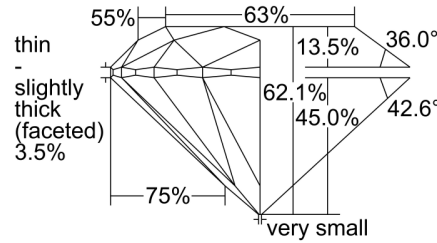

GIA NATURAL DIAMOND GRADING REPORT

September 19, 2022
 GIA Report Number 6445660514
 Shape and Cutting Style Round Brilliant
 Measurements 8.06 - 8.15 x 5.04 mm

GRADING RESULTS

Carat Weight 2.04 carat
 Color Grade G
 Clarity Grade VVS2
 Cut Grade Good

ADDITIONAL GRADING INFORMATION

Polish Very Good
 Symmetry Good
 Fluorescence None
 Inscription(s): GIA 6445660514
 Comments: Additional pinpoints are not shown.

PROPORTIONS

Profile to actual proportions

CLARITY CHARACTERISTICS

KEY TO SYMBOLS*

- Pinpoint
- △ Natural

* Red symbols denote internal characteristics (inclusions). Green or black symbols denote external characteristics (blemishes). Diagram is an approximate representation of the diamond, and symbols shown indicate type, position, and approximate size of clarity characteristics. All clarity characteristics may not be shown. Details of finish are not shown.