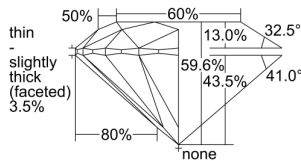

GIA®

FACSIMILE

GIA REPORT 6441428690

Verify this report at GIA.edu

GIA NATURAL DIAMOND DOSSIER®

August 20, 2022
GIA Report Number 6441428690
Shape and Cutting Style ..... Round Brilliant
Measurements ..... 5.19 - 5.23 x 3.11 mm

GRADING RESULTS

Carat Weight ..... 0.51 carat
Color Grade ..... F
Clarity Grade VVS2
Cut Grade ..... Excellent

ADDITIONAL GRADING INFORMATION

Polish ..... Excellent
Symmetry ..... Excellent
Fluorescence ..... None
Clarity Characteristics ..... Cloud, Feather, Pinpoint
Inscription(s): GIA 6441428690

PROPORTIONS

Profile to actual proportions

GRADING SCALES

GIA COLOR SCALE	GIA CLARITY SCALE	GIA CUT SCALE	
D	FLAWLESS	EXCELLENT	
E	INTERNALLY FLAWLESS		
F		VVS₁	VERY GOOD
G	VVS₂		
H	VS₁	GOOD	
I	VS₂		
J	SI₁	FAIR	
K	SI₂		
L	I₁	POOR	
M	I₂		
N	I₃		
O			
P			
Q			
R			
S			
T			
U			
V			
W			
X			
Y			
Z