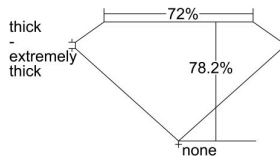

GIA®

FACSIMILE

GIA REPORT 6432153058

Verify this report at GIA.edu

GIA NATURAL DIAMOND DOSSIER®

April 21, 2022
GIA Report Number **6432153058**
Shape and Cutting Style ..... **Square Modified Brilliant**
Measurements ..... **4.64 x 4.63 x 3.62 mm**

GRADING RESULTS

Carat Weight ..... **0.70 carat**
Color Grade ..... **I**
Clarity Grade **VS2**

ADDITIONAL GRADING INFORMATION

Polish ..... **Excellent**
Symmetry ..... **Very Good**
Fluorescence ..... **None**
Clarity Characteristics ..... **Cloud, Crystal**
Inscription(s): **GIA 6432153058**

PROPORTIONS

Profile not to actual proportions

GRADING SCALES

GIA COLOR SCALE		GIA CLARITY SCALE				
COLORLESS	D	VERY VERY SLIGHTLY INCLUDED	FLAWLESS			
	E		INTERNALLY FLAWLESS			
	F		VVS₁			
	NEAR COLORLESS	G	VERY SLIGHTLY INCLUDED	VVS₂		
		H		VS₁		
		FAINT	I	SLIGHTLY INCLUDED	VS₂	
			J		SI₁	
			LIGHT	K	INCLUDED	SI₂
	L	I₁				
	M	I₂				
N	NOT GRADED	I₃				
O						
P						
Q						
R						
S						
T						
U						
V						
W						
X						
Y						
Z