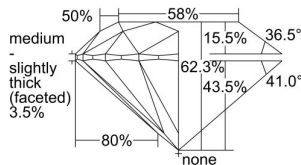

GIA®

FACSIMILE

GIA REPORT 6402656533

Verify this report at GIA.edu

GIA NATURAL DIAMOND DOSSIER®

November 29, 2021
GIA Report Number **6402656533**
Shape and Cutting Style ..... **Round Brilliant**
Measurements ..... **5.38 - 5.41 x 3.36 mm**

GRADING RESULTS

Carat Weight ..... **0.60 carat**
Color Grade ..... **H**
Clarity Grade **I1**
Cut Grade ..... **Excellent**

ADDITIONAL GRADING INFORMATION

Polish ..... **Excellent**
Symmetry ..... **Excellent**
Fluorescence ..... **None**
Clarity Characteristics ..... **Cloud**
Inscription(s): **GIA 6402656533**

PROPORTIONS

Profile to actual proportions

GRADING SCALES

GIA COLOR SCALE

COLORLESS	D
	E
	F
	G
	H
NEAR COLORLESS	I
	J
	K
	L
FAIN	M
	N
	O
	P
VERY LIGHT	Q
	R
	S
	T
	U
	V
	W
	X
	Y
LIGHT	Z

GIA CLARITY SCALE

FLAWLESS	VERY VERY SLIGHTLY INCLUDED	VVS₁	
			VVS₂
INTERNALLY FLAWLESS	VERY SLIGHTLY INCLUDED	VS₁	
		VS₂	
SLIGHTLY INCLUDED	SLIGHTLY INCLUDED	SI₁	
		SI₂	
INCLUDED	INCLUDED	I₁	
		I₂	
		I₃	

GIA CUT SCALE

EXCELLENT	VERY GOOD	GOOD	FAIR	POOR