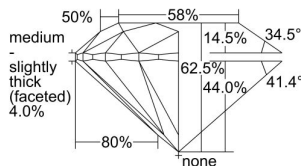

GIA®

FACSIMILE

GIA REPORT 6402157066

Verify this report at GIA.edu

GIA NATURAL DIAMOND DOSSIER®

September 06, 2021
GIA Report Number **6402157066**
Shape and Cutting Style ..... **Round Brilliant**
Measurements ..... **5.31 - 5.34 x 3.33 mm**

GRADING RESULTS

Carat Weight ..... **0.58 carat**
Color Grade ..... **F**
Clarity Grade **I1**
Cut Grade ..... **Excellent**

ADDITIONAL GRADING INFORMATION

Polish ..... **Excellent**
Symmetry ..... **Excellent**
Fluorescence ..... **None**
Clarity Characteristics ..... **Cloud**
Inscription(s): **GIA 6402157066**

PROPORTIONS

Profile to actual proportions

GRADING SCALES

GIA COLOR SCALE	GIA CLARITY SCALE	GIA CUT SCALE	
D	FLAWLESS	EXCELLENT	
E	INTERNALLY FLAWLESS		
F		VVS₁	VERY GOOD
G	VVS₂		
H	VS₁	GOOD	
I	VS₂		
J	SI₁	FAIR	
K	SI₂		
L	I₁	POOR	
M	I₂		
N	I₃		
O			
P			
Q			
R			
S			
T			
U			
V			
W			
X			
Y			
Z