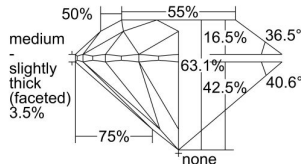

GIA®

FACSIMILE

GIA REPORT 6395541521

Verify this report at GIA.edu

GIA NATURAL DIAMOND DOSSIER®

August 27, 2021
GIA Report Number 6395541521
Shape and Cutting Style ..... Round Brilliant
Measurements ..... 5.46 - 5.50 x 3.46 mm

GRADING RESULTS

Carat Weight ..... 0.64 carat
Color Grade ..... F
Clarity Grade I1
Cut Grade ..... Excellent

ADDITIONAL GRADING INFORMATION

Polish ..... Excellent
Symmetry ..... Excellent
Fluorescence ..... Faint
Clarity Characteristics ..... Crystal, Cloud
Inscription(s): GIA 6395541521

PROPORTIONS

Profile to actual proportions

GRADING SCALES

GIA COLOR SCALE	GIA CLARITY SCALE	GIA CUT SCALE	
D	FLAWLESS	EXCELLENT	
E	INTERNALLY FLAWLESS		
F		VVS₁	VERY GOOD
G	VVS₂		
H	VS₁	GOOD	
I	VS₂		
J	SI₁	FAIR	
K	SI₂		
L	I₁	POOR	
M			
N			
O	I₂		
P			
Q			
R	I₃		
S			
T			
U			
V			
W			
X			
Y			
Z